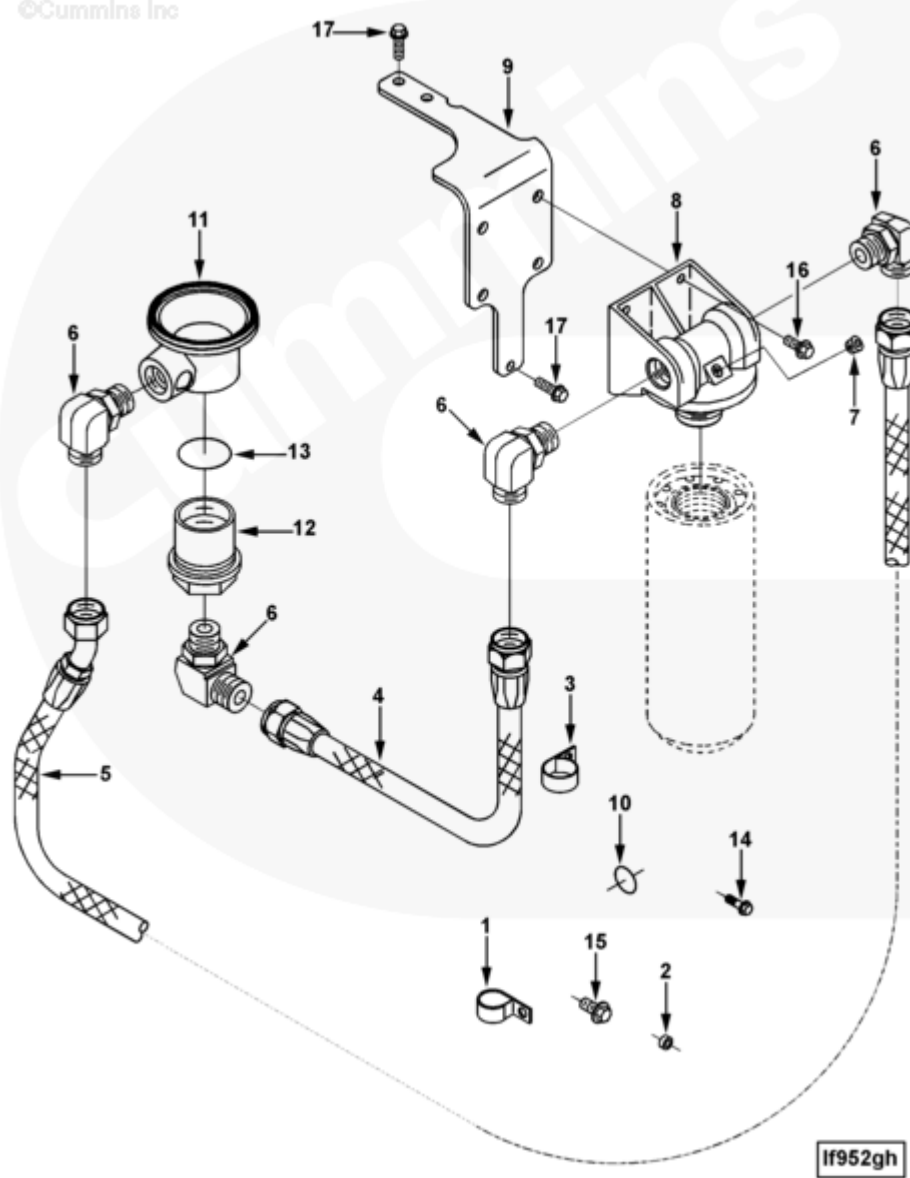

SMALL | MEDIUM | LARGE

Cart	Ref No	Part Number	Part Description	Required	Remarks
View My Cart					
		LF9056-04	Full Flow Oil Filter		
					Remote mounted lube filter,
					mounted at the front of the
					engine on the fuel pump side.
<input type="checkbox"/>	1	67950	Clip	2	# 16
<input type="checkbox"/>	2	114850	Mounting Spacer	1	
<input type="checkbox"/>	3	68189	Clip	1	
<input type="checkbox"/>	4	4078926	Flexible Hose	1	
<input type="checkbox"/>	5	4078927	Flexible Hose	1	
<input type="checkbox"/>	6	3393258	Male Adapter Elbow	4	
<input type="checkbox"/>	7	3013786	Pipe Plug	1	3/8 NPT.
<input type="checkbox"/>	8	3834123	Lubricating Oil Filter Head	1	C. Filtration P/N 383412300S
<input type="checkbox"/>	9	3393946	Filter Bracket	1	
<input type="checkbox"/>	10	3899283	O-Ring Seal	1	
<input type="checkbox"/>	11	3899624	Filter Head Cover	1	
<input type="checkbox"/>	12	3899625	Filter Head Adapter	1	
<input type="checkbox"/>	13	3899728	O-Ring Seal	1	
<input type="checkbox"/>	14	3900631	Hexagon Flange Head Cap Screw	1	M8 X 1.25 X 25.
<input type="checkbox"/>	15	3901249	Hexagon Flange Head Cap Screw	1	M12 X 1.75 X 25.
<input type="checkbox"/>	16	3902460	Hexagon Flange Head Cap Screw	6	M10 X 1.50 X 25.
<input type="checkbox"/>	17	3903112	Hexagon Flange Head Cap Screw	1	M10 X 1.50 X 30.